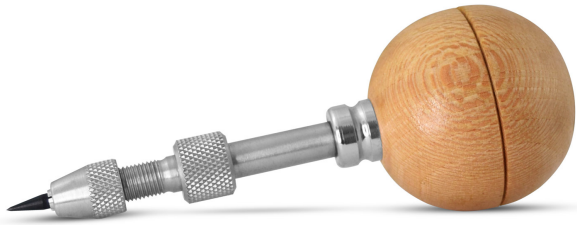

Handles Adjustable Chucks

Handles-Adj W/2 Chucks-Swivel Ball-shaped, wood swivel handle fits in the palm of your hand, making it useful for setting, reaming, tapping, etc. Both tools include 2 chucks which open

[Read More](#)

SKU: 2013001

Price: $5.00

Categories: [Screw Driver](#)

Product Description

respectively from 0 to .089" and .13 to .239".